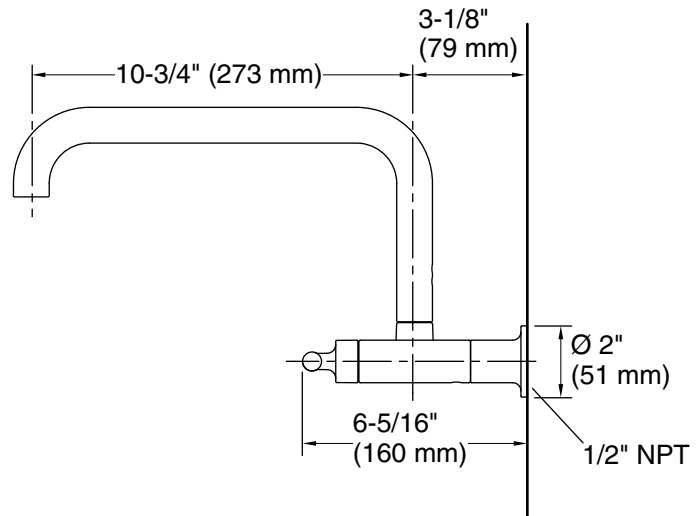

	CP	Polished Chrome
	SN	Vibrant® Polished Nickel
	VS	Vibrant® Stainless
	BL	Matte Black

Technical Information

All product dimensions are nominal.

Faucet:

Flow rate: 1.5 gal/min (5.7 l/min)

Pressure: 60 psi (4.1 bar)