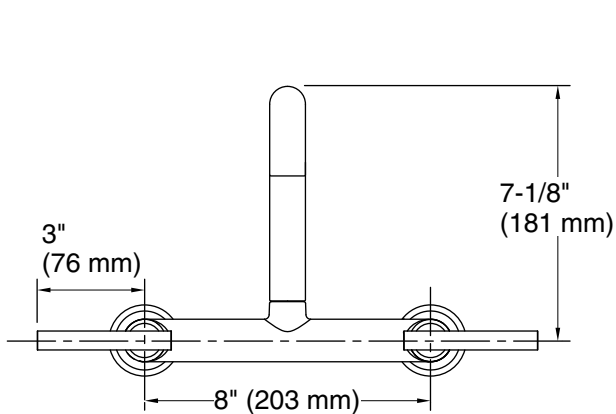

	CP	Polished Chrome
	SN	Vibrant® Polished Nickel
	VS	Vibrant® Stainless
	BL	Matte Black

Technical Information

All product dimensions are nominal.

Faucet:

Flow rate: 1.5 gal/min (5.7 l/min)

Pressure: 60 psi (4.1 bar)